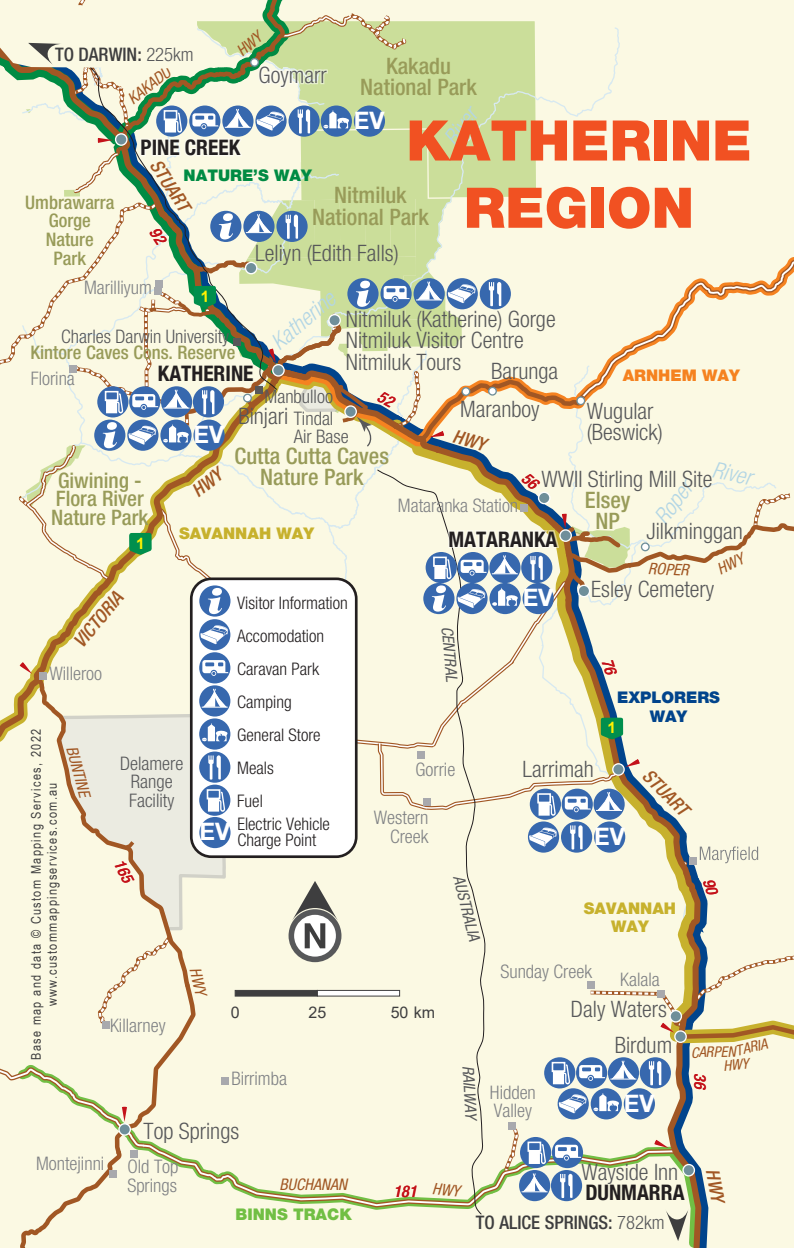

KATHERINE REGION

Base map and data © Custom Mapping Services, 2022
www.custommappingservices.com.au

- Visitor Information
- Accommodation
- Caravan Park
- Camping
- General Store
- Meals
- Fuel
- Electric Vehicle Charge Point

0 25 50 km

TO DARWIN: 225km

TO ALICE SPRINGS: 782km